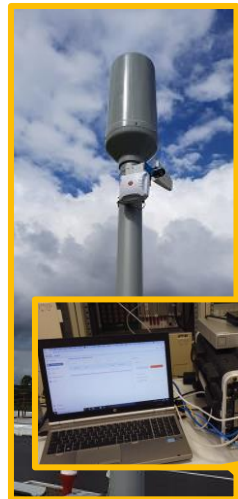

Machine Type
communications products
and services

Human Centric
communications products
and services

5G Network Edge components

Partners

Co-financed by: